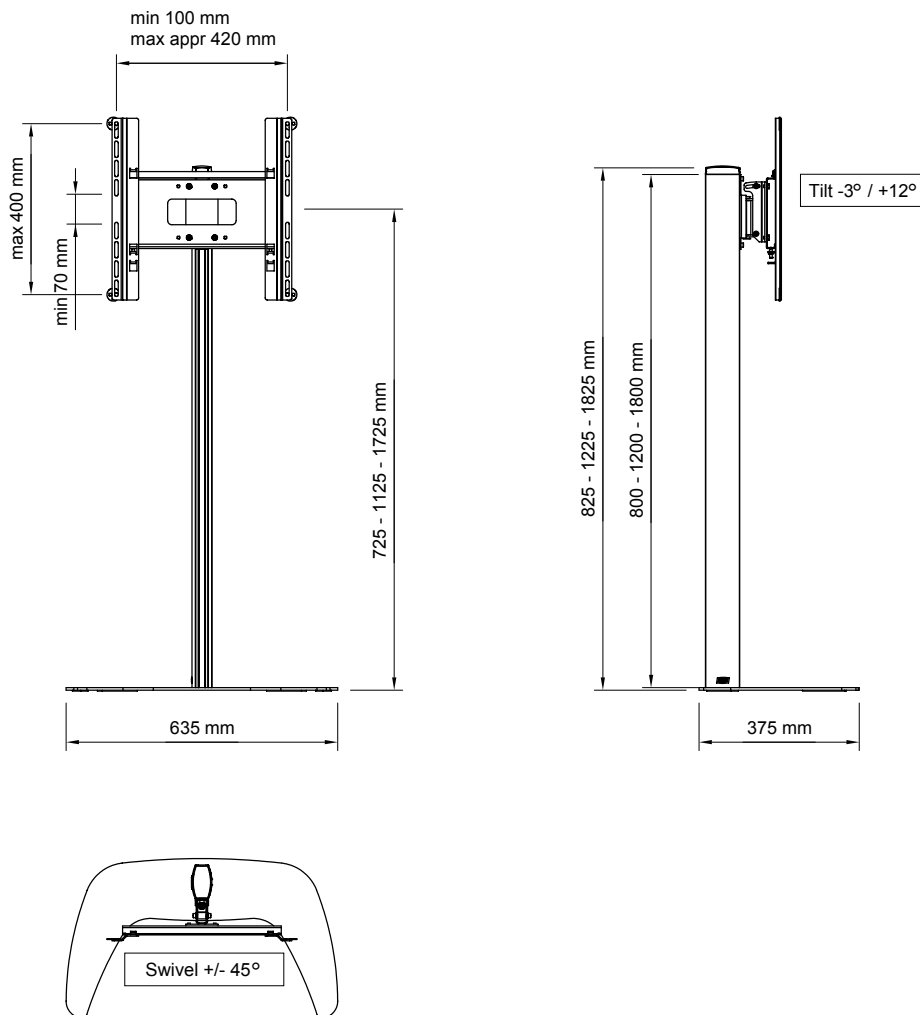

## INFO

- Color: Aluminum/black.
- Max load: 30 kg (for each screen).
- Length: 800, 1200 and 1800 mm.
- Swivel & Tilt: The screen can be swiveled approx +/- 45° and tilted +12°/-3°.

Unislide included: SMS Flatscreen M Unislide.

Vesa standard: 75x75/100x100/200x100/200x200/400x200/  
400x400 mm.

[www.SmartMediaSolutions.se](http://www.SmartMediaSolutions.se)